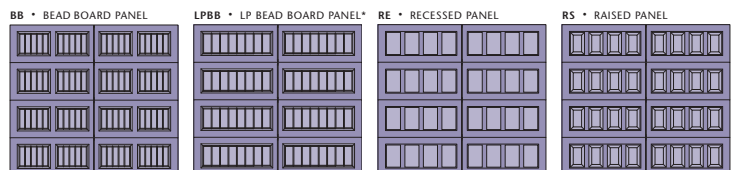

PANEL DESIGNS

*Long Panel Bead Board not available on Oak Summit 3000