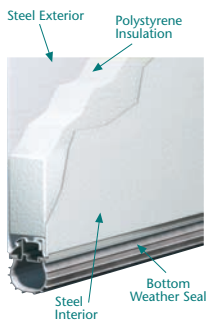

3000

Triple-Layer: Steel + Insulation + Steel

For the toughest, energy-efficient steel door, an Oak Summit 3000 triple-layer door includes the ultimate in thermal properties, plus a layer of steel for a finished interior look and added durability.

- Heavy-Duty Exterior and Interior Steel
- Durable, Reliable, Low Maintenance
- Environmentally Safe Polystyrene Thermal Insulation
- Superior Energy Efficiency
- Extra Quiet Operation

Options

DECRA TRIM WINDOW INSERTS

CLEAR (C)

STOCKTON (20)

CATHEDRAL (22)

MOONLITE (24)

WAGON WHEEL (26)

THAMES (30)

FULL SUNRAY (28)

OBSCURE (O)

PRAIRIE (21)

CASCADE (23)

WATERFORD (25)

SUNRAY (27)

ARCHED THAMES (31)

DECRA GLASS™ WINDOWS

Tempered obscure glass with baked-on ceramic designs.

VICTORIAN (54)

CHALET (56)

HEARTLAND (70)

PRAIRIE (72)†

TRELLIS (76)

RIVIERA (55)*

AMERICANA (57)

MISSION (71)

JARDIN (75)

* Clear glass with printed frost pattern
† Obscure glass with v-groove