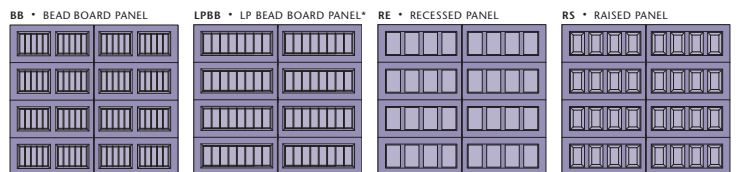

PANEL DESIGNS

*Long Panel Bead Board not available on Oak Summit 3000